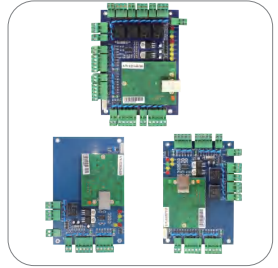

# ACCESS CONTROL CONTROLLER

## TM-DALAS

H2002D/H2002C

H4004D/H4004C

L01/L02/L04

ZN100-L/ZN200-L/  
ZN400-L

Elevator controller

Smart locker  
controller

TCP Board