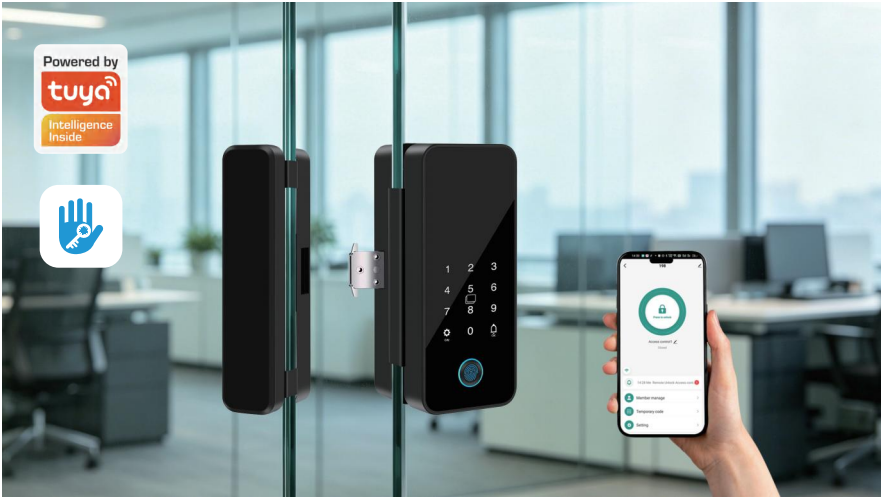

F18

RXDQ-103

G01/G02 Face

B16