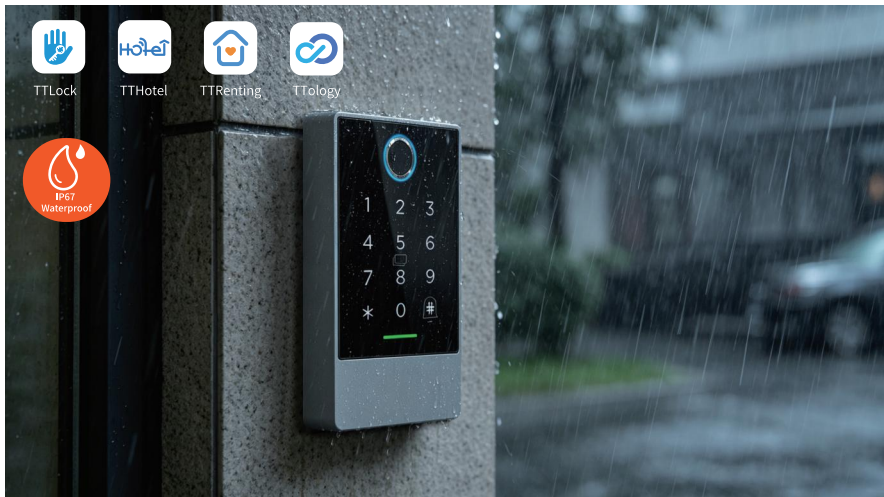

AI801F/AI801

Alcohol Testing  
Kiosk

Facial Recognition  
Locker

AI-RK35-101C

RFACE-602

AI522

4G Car Facial

K3FW