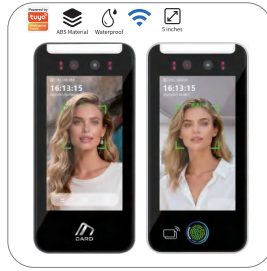

AI520/AI520F