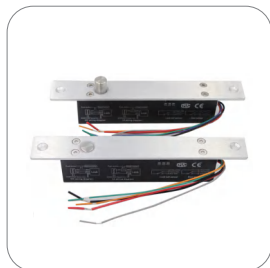

2-wire normal temperature electric bolt lock

Frameless lock

B0L5

F160E

B8L

B4L

BL6

B2L