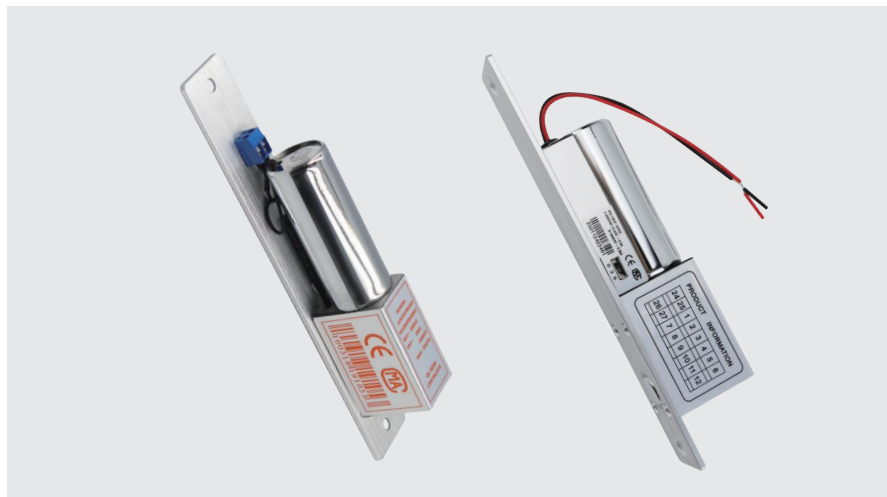

KMJ-DK130

KMJ-100KJ

PY-06

Hydraulic door closer

Case01/Case02

BK01

BK-02

Remote Control